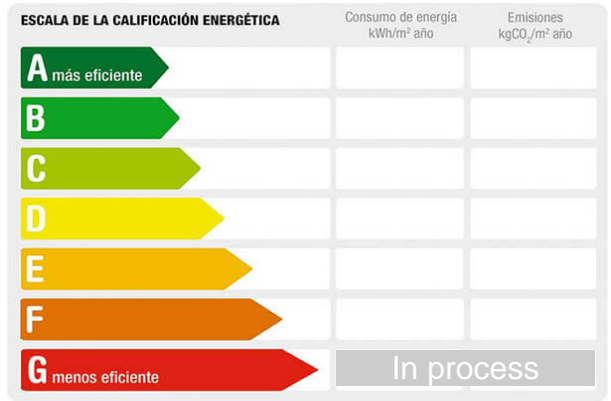

Reference: **116-50015-AL**
 Property type: Commercial
 Sale/rent: For rent
 Price: **850 €**
 Condition: Good condition

Town: Madrid
 Province: Madrid
 Postal code: 28025
 Zone: Abrantes

Sqm built: 50 **Stays:** 2 **Toilets:** 2
Outward/Inward: outward